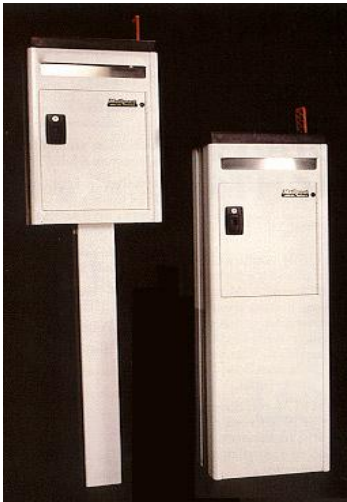

Janzer #710 (left), #711 and #210(right) Mailpost

The MailPost Series was designed with three factors in mind...strength, durability, and function.

Convenient mail removal through easy-access, front or rear, door.

Lock (with 2 keys) helps deter vandalism and mail theft.

Additional keys are available.

Dimensions:

Model 210 42" high x 14" wide x 8" deep

710 & 711 21" high x 14" wide x 8" deep plus a 54" Extruded

Mail Slot Aluminum Post (4" x 4").

1 3/8" high x 11 1/4" wide

All Stainless Steel hardware is included.

Personalization is available at an additional charge.

Model #711 (not pictured) is available with a delivery slot on the front and access door on the opposite side.

Available in Onyx Black or Arctic White

Please allow 4 weeks for delivery.

All pricing available on price list at end of catalog