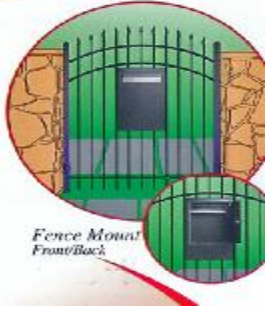

Lunada Mailbox

This design is a SOLID locking mailbox that weighs just over 14 pounds.

Made of 8 and 20 gauge steel, with a durable powder-coat finish that can last JUST ABOUT forever.

Features a Stainless Steel cam lock with a dust shutter and 2 keys.

A thumb latch is also available if you prefer not to have a lock.

Dimensions:	13 1/2" high x 16 1/2" wide x 6 1/2" deep
Mail Slot	1 1/2" high x 13" wide

Available in White, Black, Pearl Gray, Sand or Bronze

Please allow 1-2 weeks for delivery.